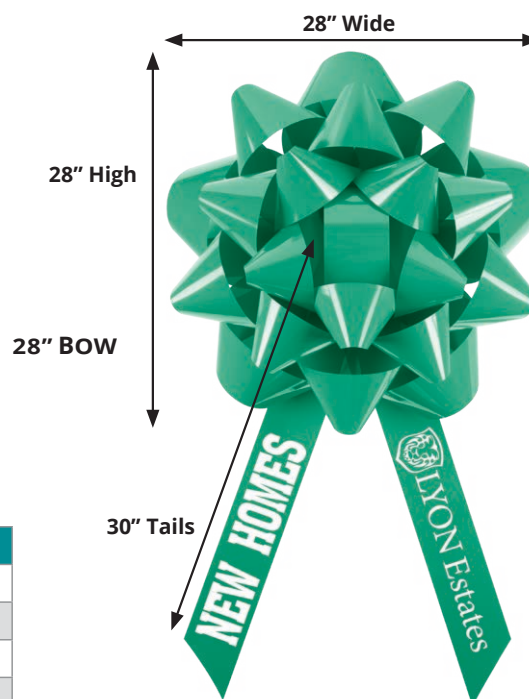

Imprint Area: Front – 3W x 11H

22" BOW WITH MAGNETIC BASE

With 24" tails

Imprint	Item #	1	2-4	5-9	10-19	20+
MARQUEE	MQBOWMB22	155.00	150.00	145.00	142.00	140.00 A
PLAIN	BOWMB22	128.00	123.00	118.00	115.00	113.00 A

Shipping: 5 lbs. per box of 2

Imprint Area: Front – 3¼W x 15H

28" BOW WITH MAGNETIC BASE

With 30" tails

Imprint	Item #	1	2-4	5-9	10-19	20+
MARQUEE	MQBOWMB28	175.00	170.00	165.00	162.00	160.00 A
PLAIN	BOWMB28	148.00	143.00	138.00	135.00	133.00 A

Shipping: 4 lbs. per box of 2

Imprint Area: Front – 3¼W x 15H

28" BOW WITH SUCTION CUP BASE

With 30" tails

Imprint	Item #	1	2-4	5-9	10-19	20+
MARQUEE	MQBOWSC28	175.00	170.00	165.00	162.00	160.00 A
PLAIN	BOWSC28	148.00	143.00	138.00	135.00	133.00 A

Shipping: 4 lbs. per box of 2

Imprint Area: Front – 3¼W x 15H

	MARQUEE PRINT
SET-UP	NO SET-UP CHARGE.
RE-ORDER SET-UP	NO SET-UP CHARGE.
ADDITIONAL LOCATION	\$30.00 (A)
ADDITIONAL COLOR	N/A
PRODUCTION TIME*	2-6 weeks after all final approvals.
COLUMN PRICING	Per bow, one color, one tail.
ART SPECS/IMPRINT COLORS	Refer to pages 186-188, 198.
RUSHES & ADDITIONAL SERVICES	Refer to pages 186-188, 201.