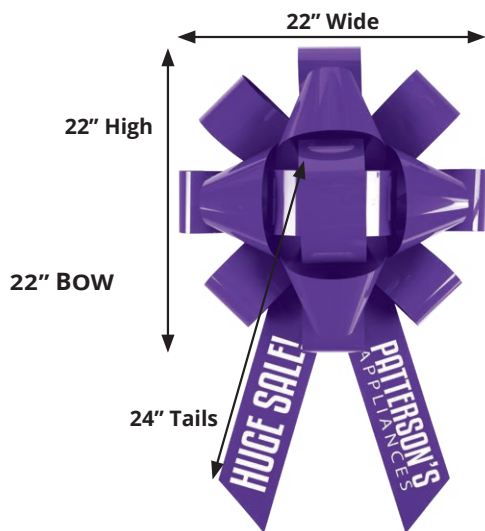

Imprint Area: Front – 3W x 11H

22" BOW WITH MAGNETIC BASE

With 24" tails

Imprint	Item #	1	2-4	5-9	10-19	20+
MARQUEE	MQBOWMB22	155.00	150.00	145.00	142.00	140.00 A
PLAIN	BOWMB22	128.00	123.00	118.00	115.00	113.00 A

Shipping: 4 lbs. per box of 2

Imprint Area: Front – 3W x 11H

22" BOW WITH SUCTION CUP BASE

With 24" tails

Imprint	Item #	1	2-4	5-9	10-19	20+
MARQUEE	MQBOWSC22	155.00	150.00	145.00	142.00	140.00 A
PLAIN	BOWSC22	128.00	123.00	118.00	115.00	113.00 A

Shipping: 4 lbs. per box of 2

Imprint Area: Front – 3W x 11H

28" BOW WITH DOOR HANGER

With 30" tails

Imprint	Item #	1	2-4	5-9	10-19	20+
MARQUEE	MQBOWDH28	205.00	200.00	195.00	192.00	190.00 A
PLAIN	BOWDH28	178.00	173.00	168.00	165.00	163.00 A

Shipping: 5 lbs. per box of 2

Imprint Area: Front – 3¼W x 15H

28" BOW WITH MAGNETIC BASE

With 30" tails

Imprint	Item #	1	2-4	5-9	10-19	20+
MARQUEE	MQBOWMB28	175.00	170.00	165.00	162.00	160.00 A
PLAIN	BOWMB28	148.00	143.00	138.00	135.00	133.00 A